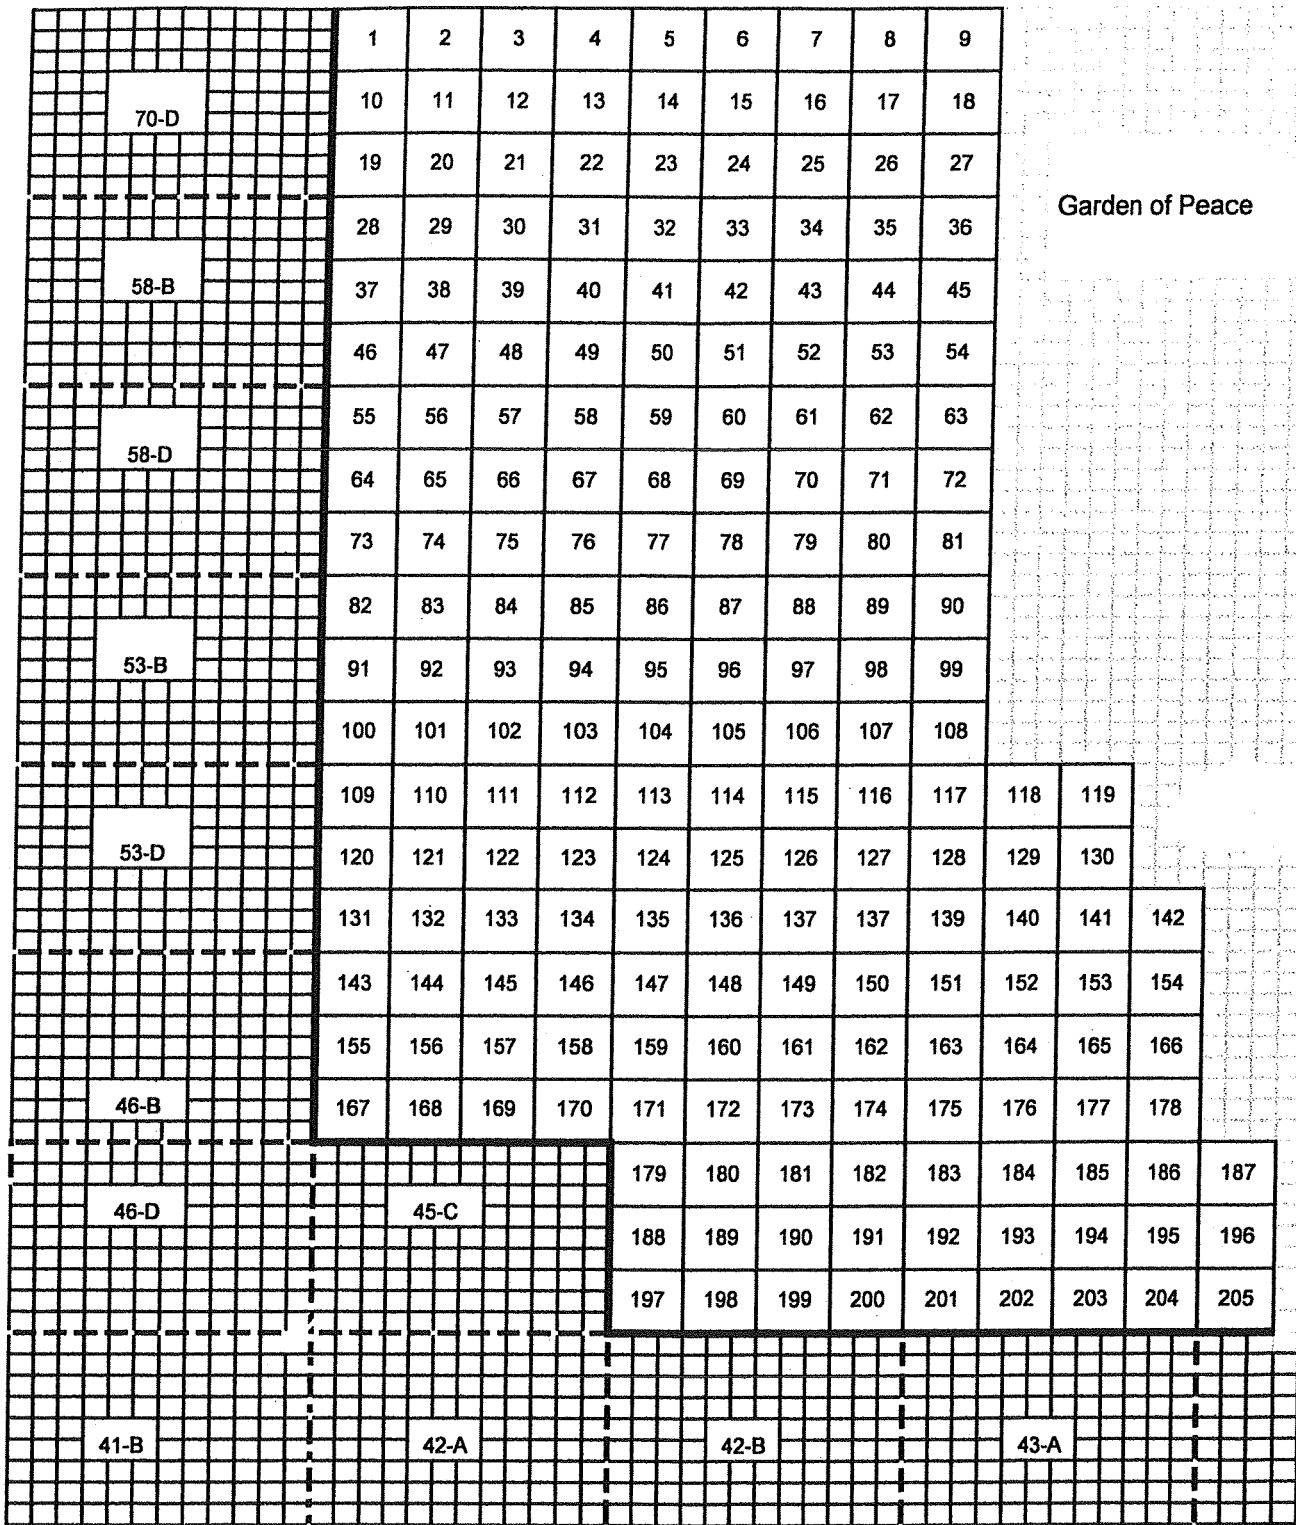

Garden of Peace - Baby Section

4/24/2008

Revised map of the Garden of Peace
Baby Section
As of April 24, 2008
Spaces are 3' X 3'