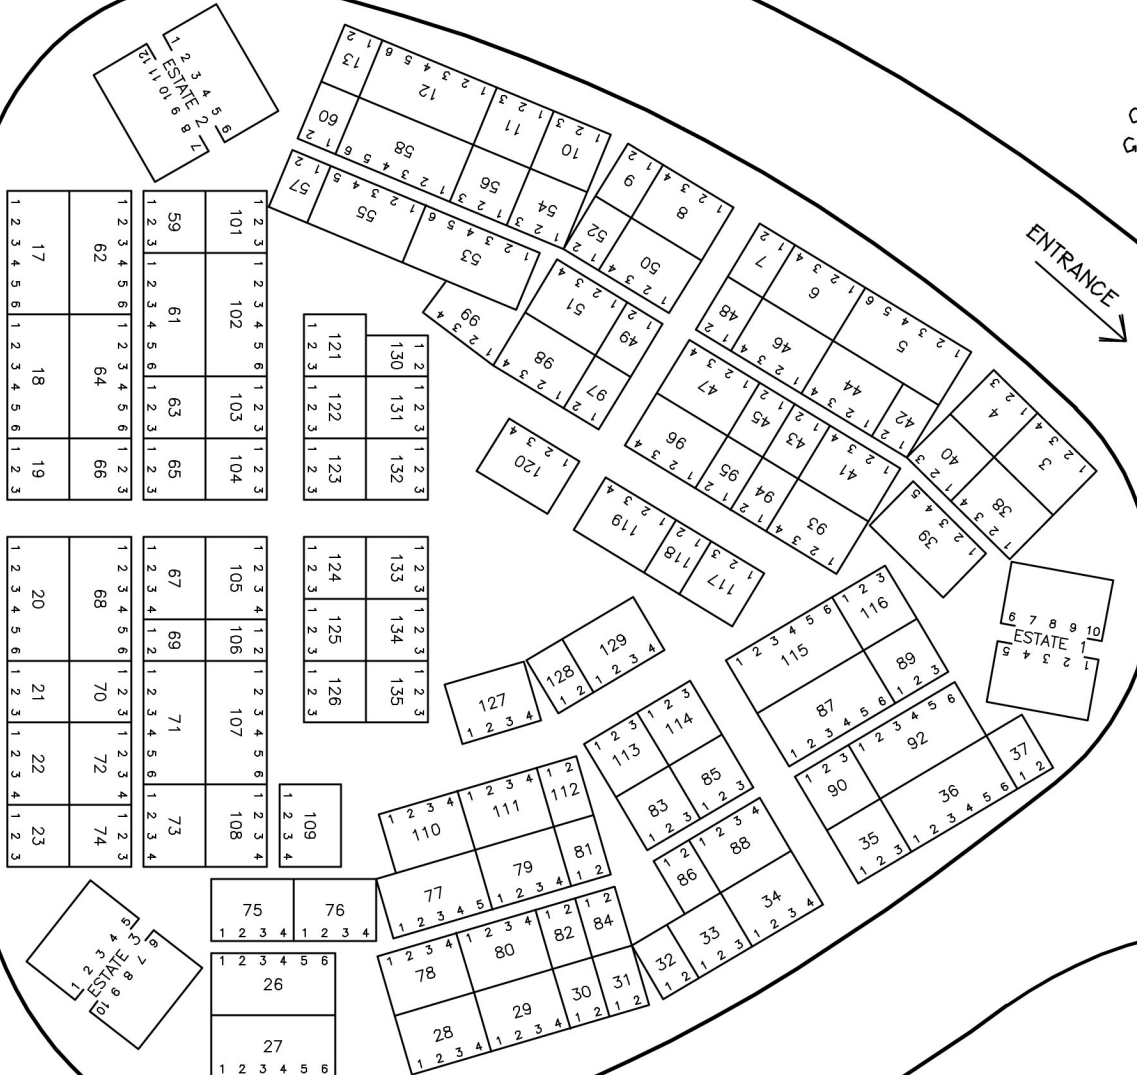

THE
GARDEN OF
GETHSEMANE

ENTRANCE
→

GARDEN OF
THE WORD

GARDEN OF
THE CROSS

**GARDEN OF THE SUNSET
KNOLLWOOD MEMORIAL PARK
CANTON, MASSACHUSETTS**

GREVER & WARD, INC.
CEMETERY PLANNING
3802 N. BUFFALO STREET
ORCHARD PARK, N.Y. 14127
716-662-7700